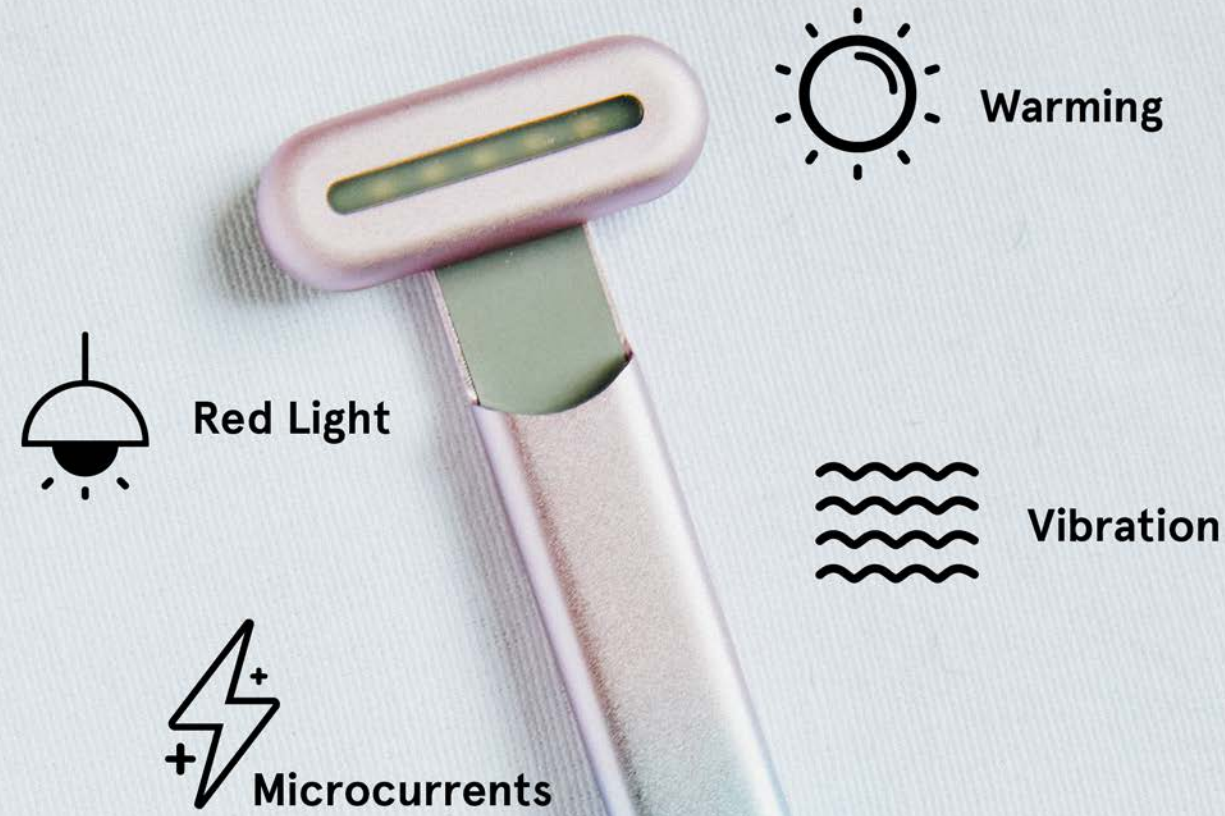

Smart Touch Sensor

You'll be glowing  
in no time.

Love your skin.

Science-backed  
skincare technology.

-  **Red Light**  
Lorem ipsum dolor  
it amet, consectetur  
adipiscing elit
-  **Microcurrents**  
Lorem ipsum dolor  
it amet, consectetur  
adipiscing elit
-  **Vibration**  
Lorem ipsum dolor  
it amet, consectetur  
adipiscing elit

Concept 3.0

Clear start.

Tone

Science-backed  
Genderlessly inviting  
Streamlined  
Modern  
Clean

Brand Spectrum

Red Light

Microcurrents

Vibration

Warming

90° Rotating  
Head

Smart Touch  
Sensor

Your Skincare Ritual Delivered.

Sofa Wave

Science-backed skincare technology.

A facial wand that does it all.