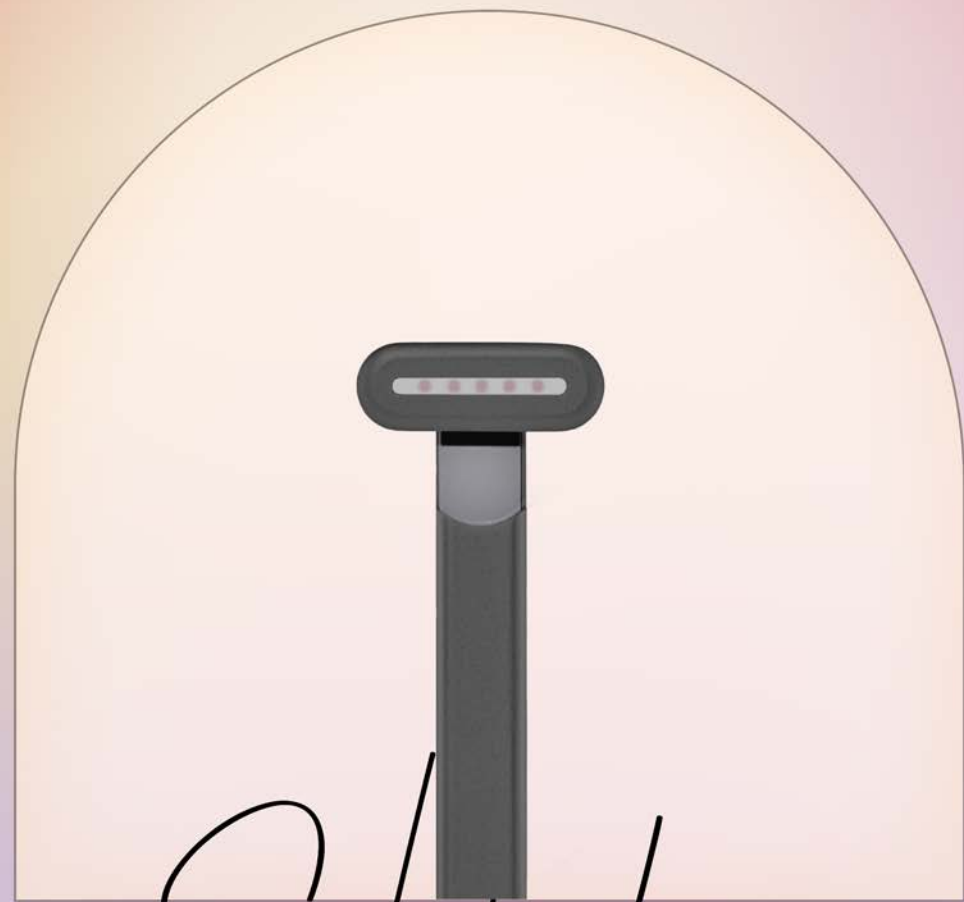

Warming

90° Rotating  
Head

Smart Touch  
Sensor

Your Skincare Ritual Delivered.

Sofa Wave

Science-backed skincare technology.

A facial wand that does it all.