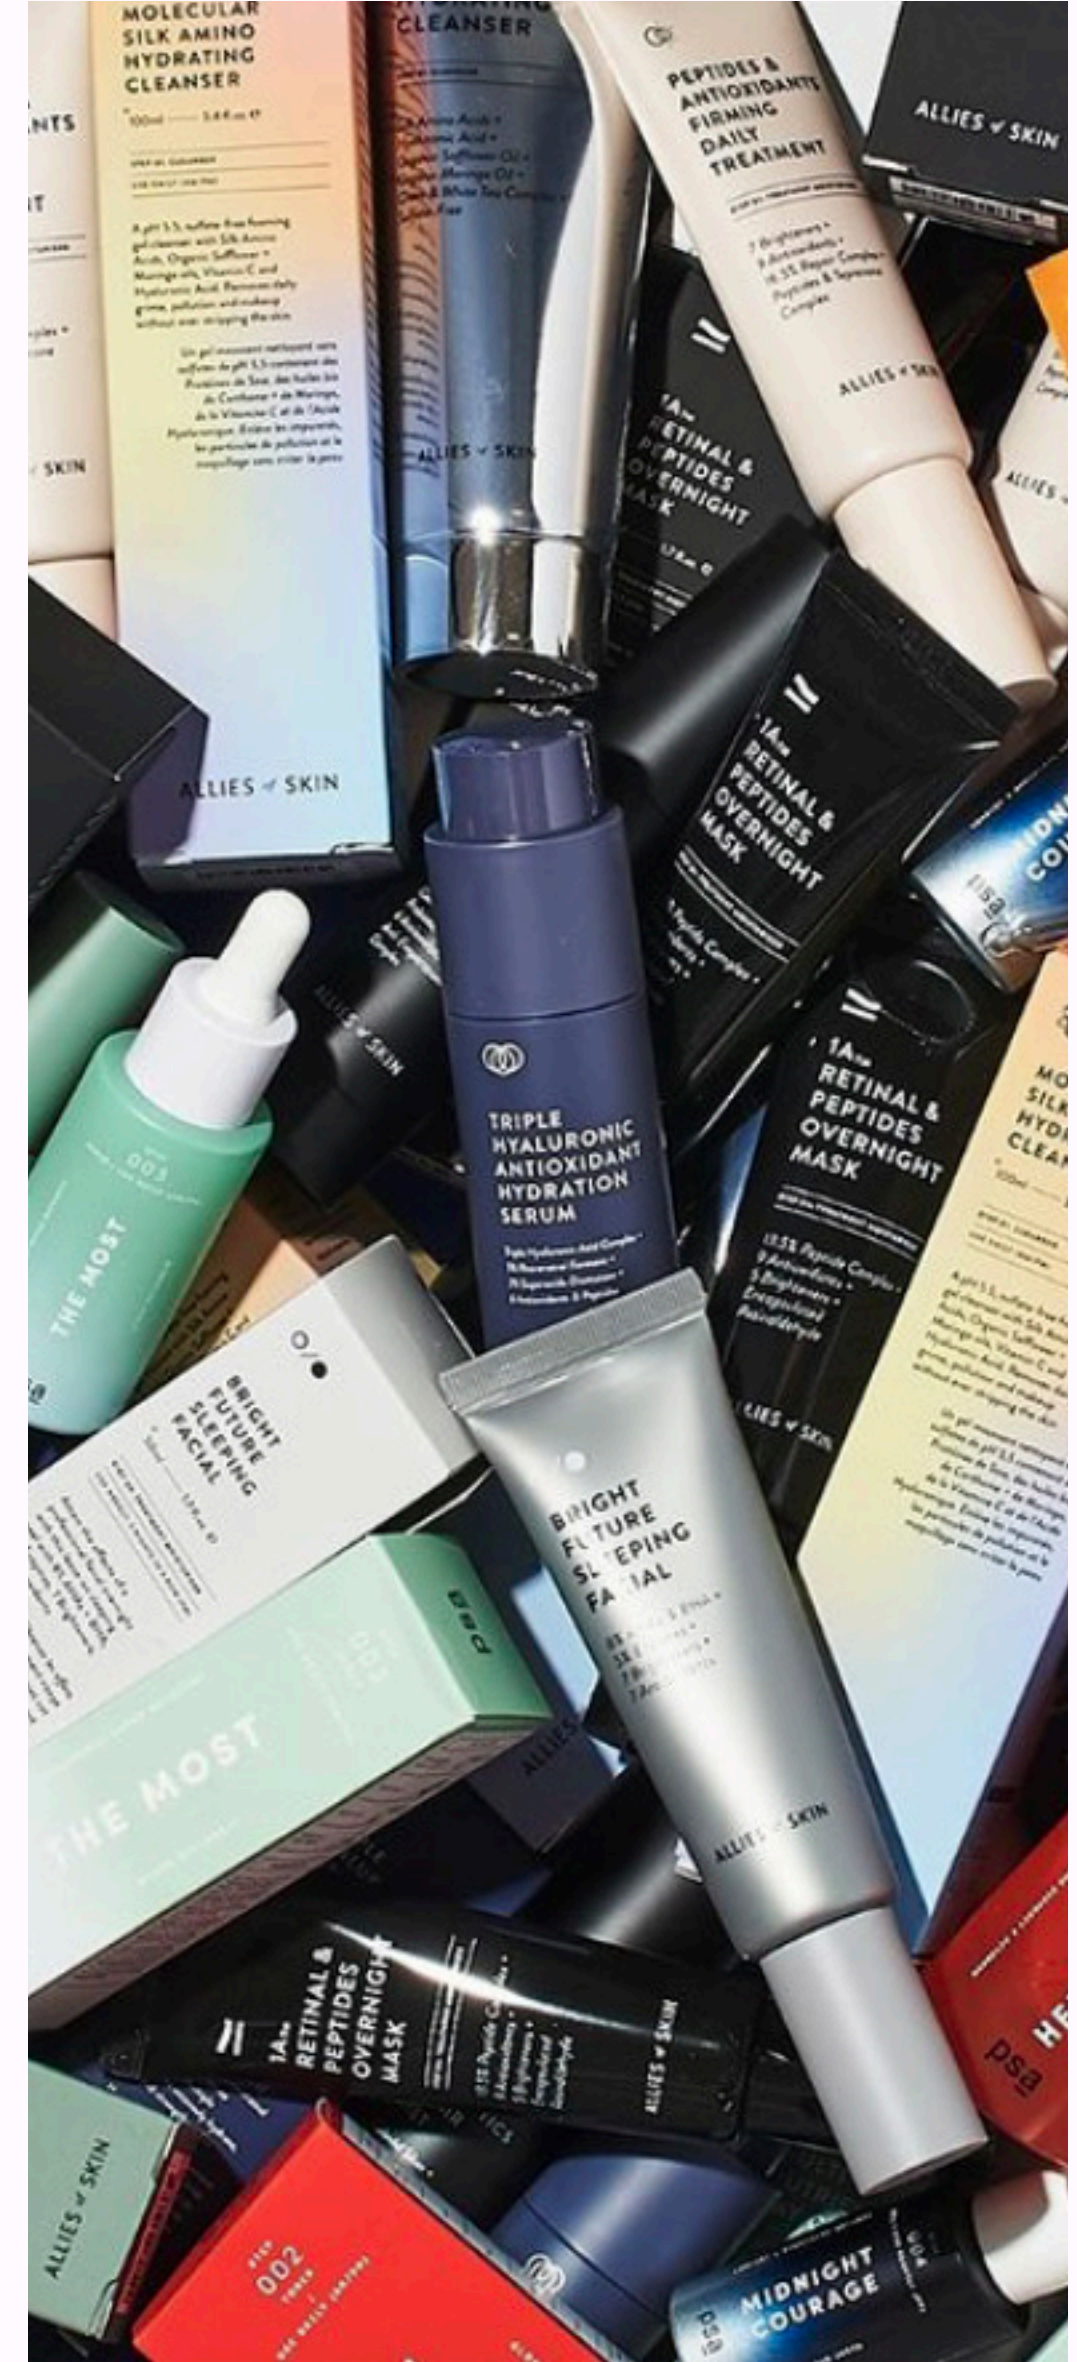

Concept 3.0

Clear start.

Tone

Science-backed  
Genderlessly inviting  
Streamlined  
Modern  
Clean

Brand Spectrum

Red Light

Microcurrents

Vibration

Warming

90° Rotating  
Head

Smart Touch  
Sensor

Your Skincare Ritual Delivered.

Sofa Wave

Science-backed skincare technology.

A facial wand that does it all.