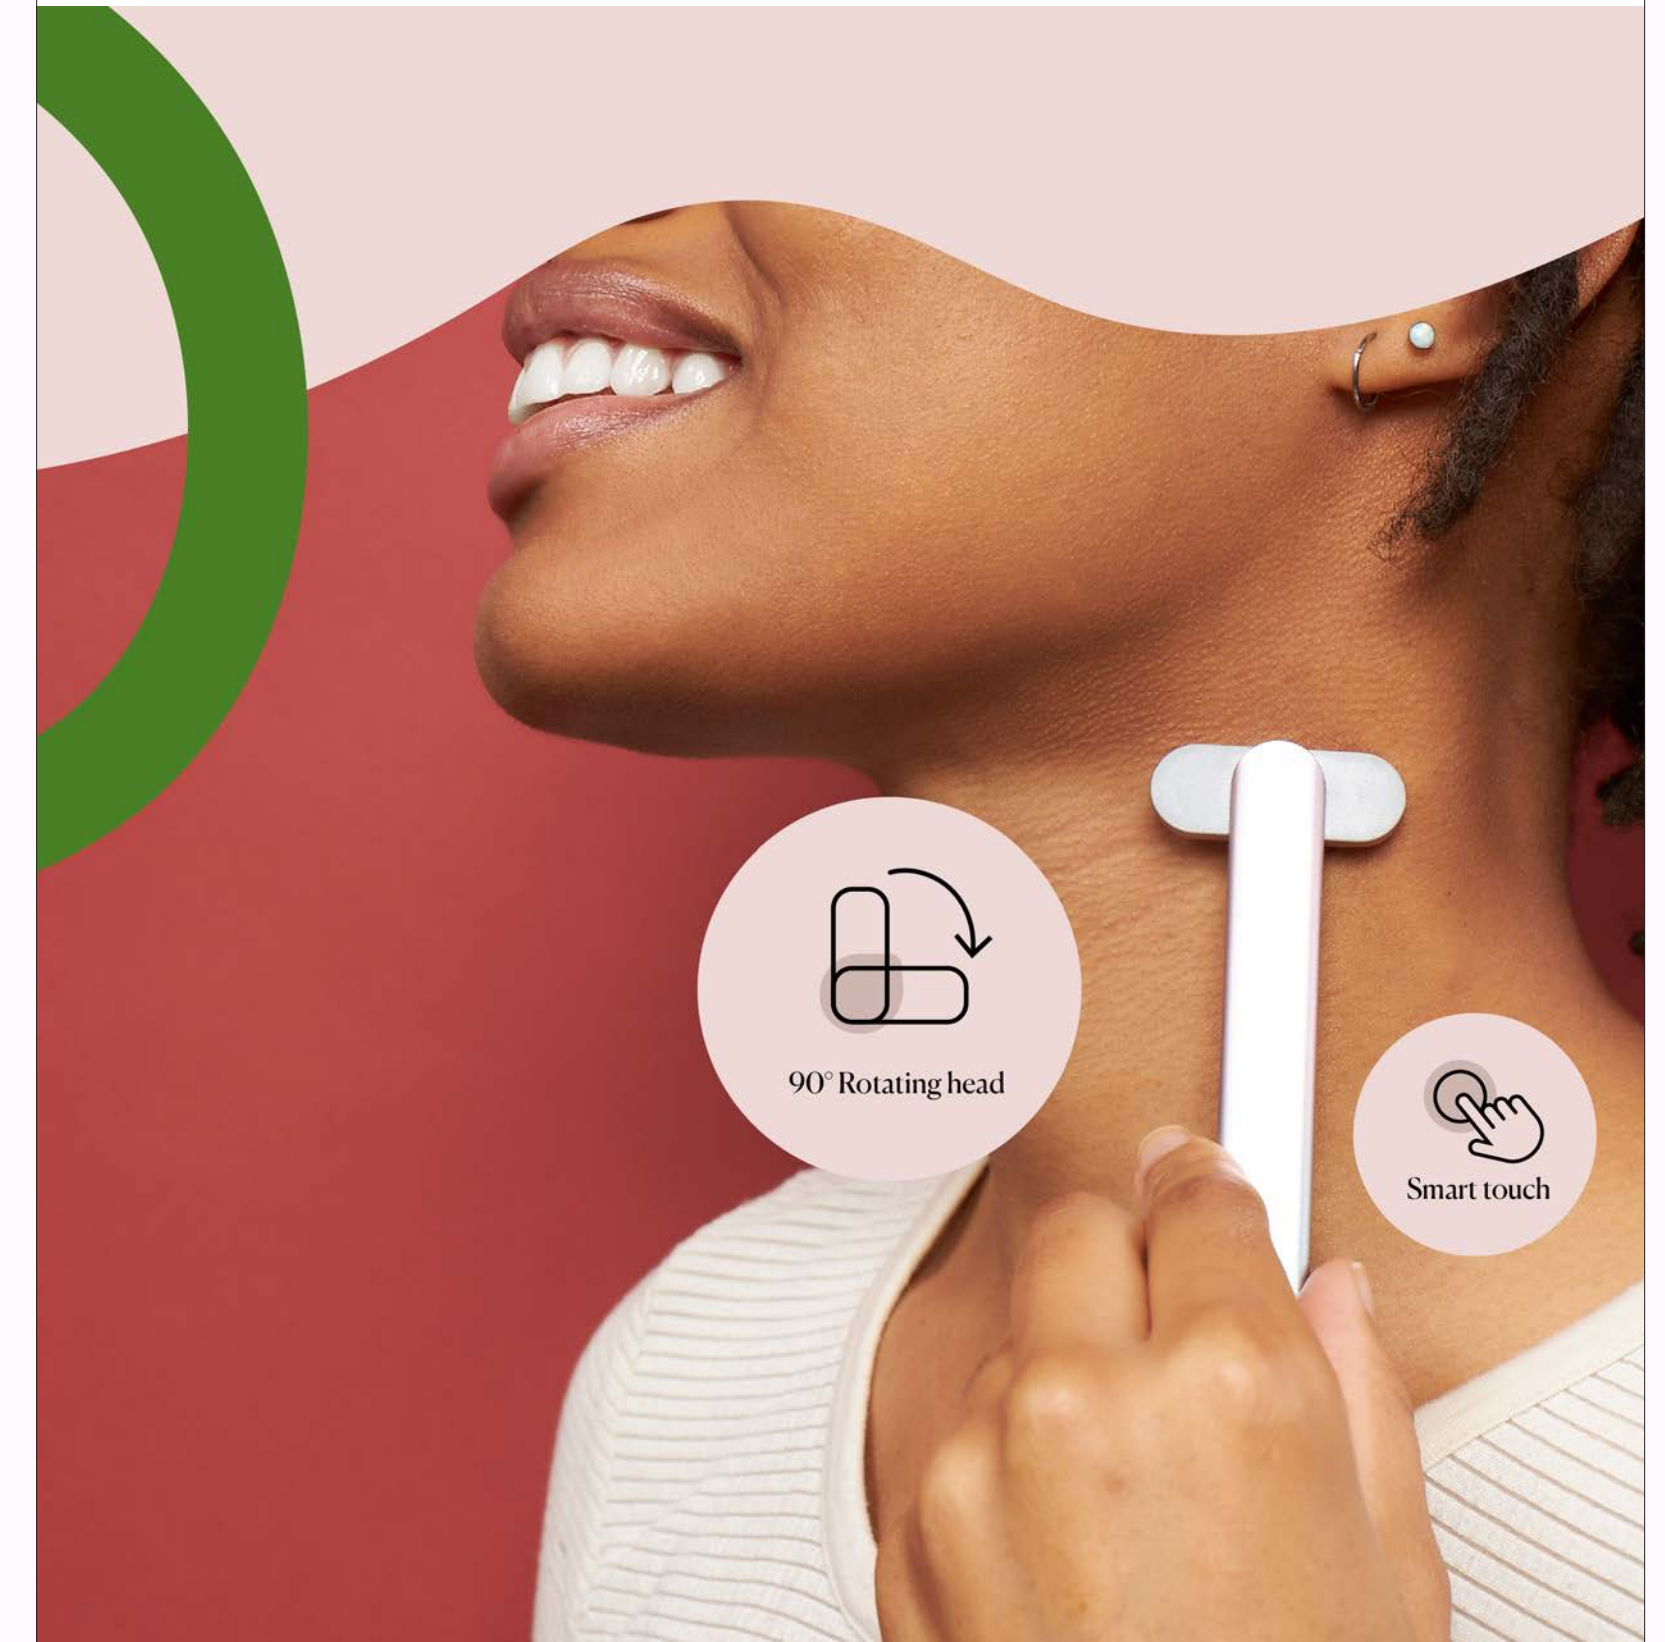

Microcurrents

Vibration

Warming

90° Rotating  
Head

Smart Touch  
Sensor

Take beauty into  
your own hands.

One tool.  
Unlimited facials.  
Real results.

Aesthetician approved.

Red Light

Microcurrents

Vibration

Warming

90° Rotating head

Smart touch

Concept 2.0

New light.

Smart Touch Sensor

You'll be glowing  
in no time.

Love your skin.

Science-backed  
skincare technology.

-  **Red Light**  
Lorem ipsum dolor  
it amet, consectetur  
adipiscing elit
-  **Microcurrents**  
Lorem ipsum dolor  
it amet, consectetur  
adipiscing elit
-  **Vibration**  
Lorem ipsum dolor  
it amet, consectetur  
adipiscing elit

Warming

90° Rotating  
Head

Smart Touch  
Sensor

Your Skincare Ritual Delivered.

Sofa Wave

Science-backed skincare technology.

A facial wand that does it all.